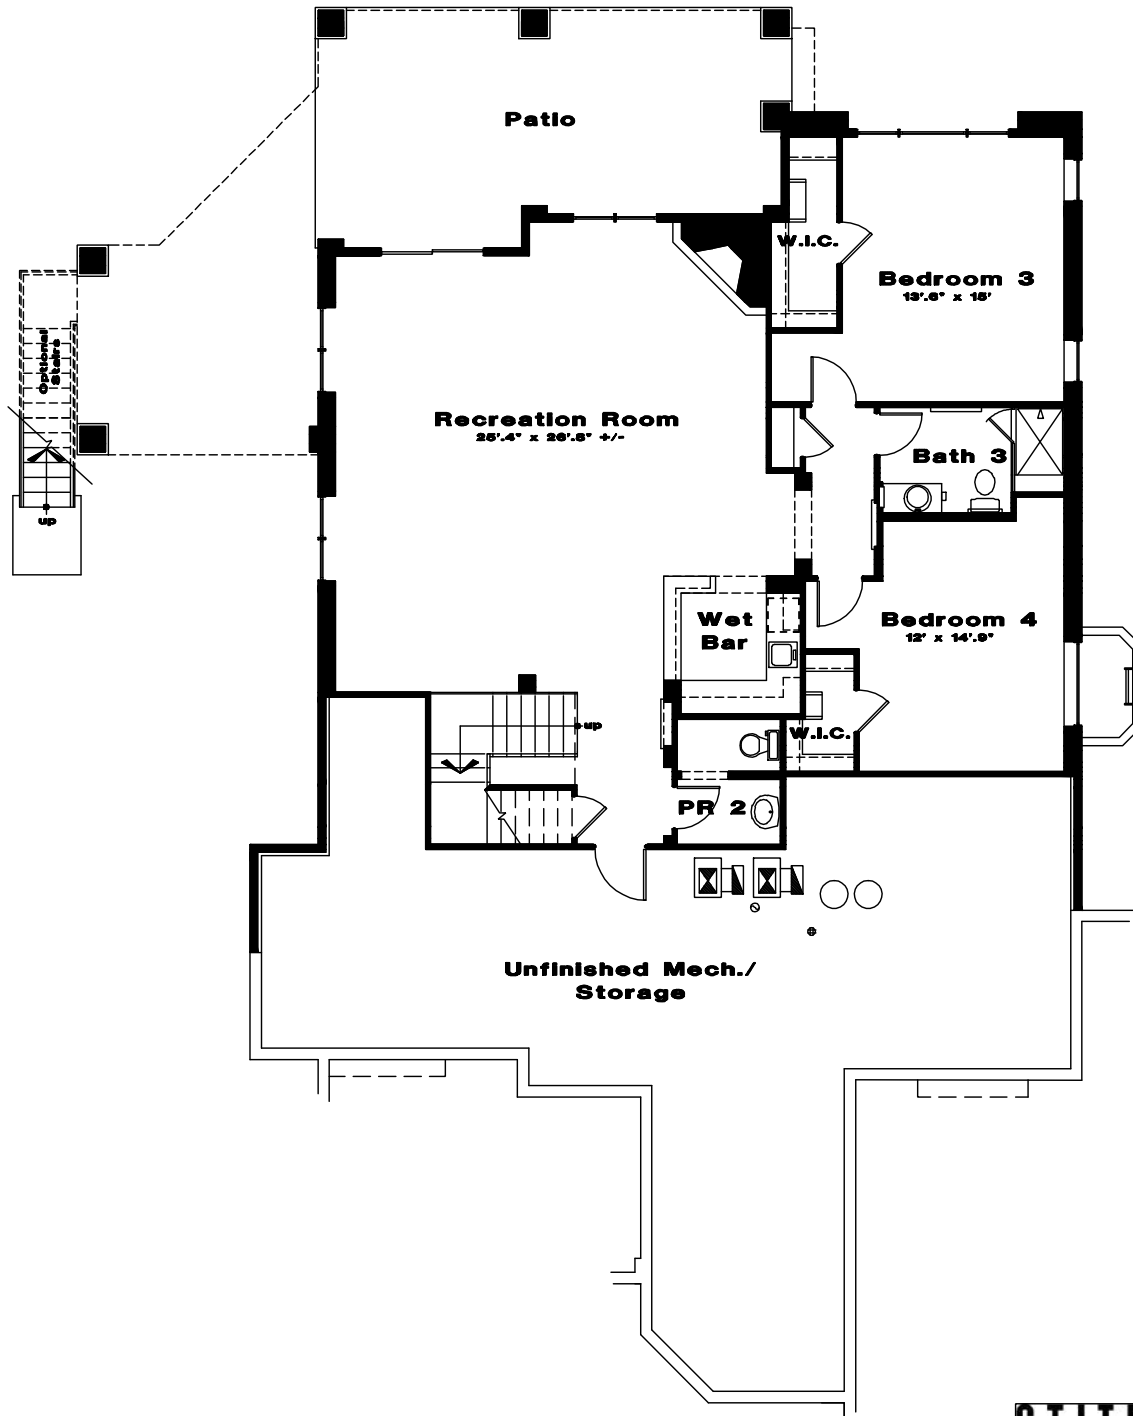

MAIN LEVEL FLOOR PLAN

main level - 2,582 S.F.

7400 E. Orchard Road, Suite 225
 Greenwood Village, CO 80111
 303-761-7373 tel
www.patioshohomcolorado.com

LOWER LEVEL FLOOR PLAN

LOWER LEVEL - 1,914 S.F. finished